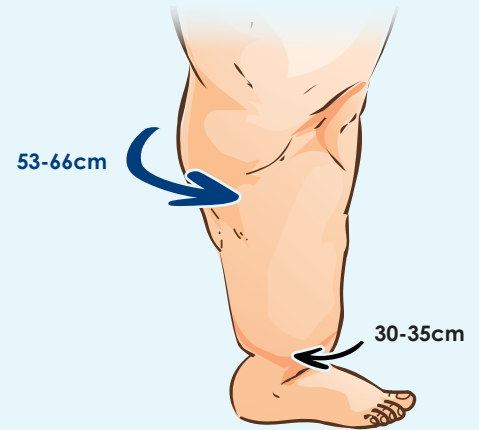

Measuring Guide

Eclipse BOOT

Small

Large

X Large

Measuring Guide

Eclipse BOOT

Size	PIP Code	NHSSC Code	Leg Length	Width	Foot Length
55cm x 47cm	380-4630	EJE085	34cm	47cm	21cm
60cm x 70cm	347-6207	EME042	49cm*	60cm	21cm
71cm x 80cm	408-0750	EJE186	59cm**	71cm	21cm

*can be cut to 32cm **can be cut to 45cm