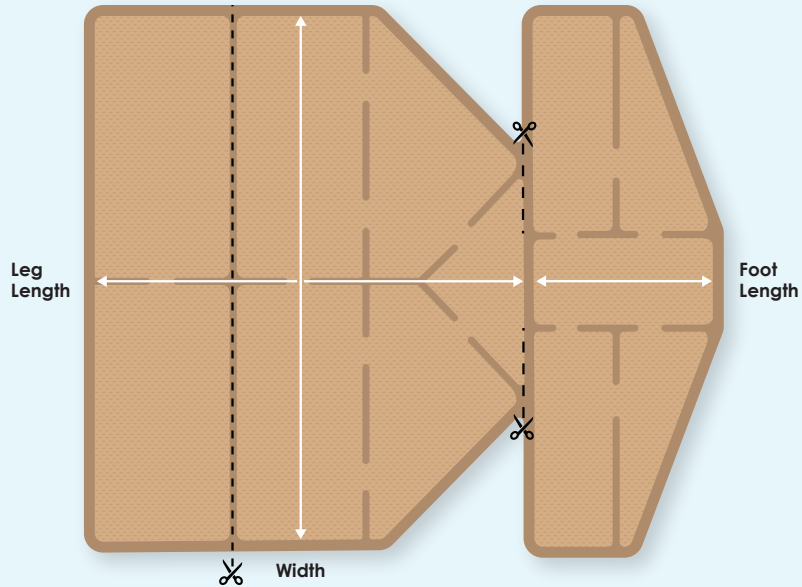

Measuring Guide

Eclipse BOOT

Small

Large

X Large

Measuring Guide

Eclipse BOOT

Size	PIP Code	NHSSC Code	Leg Length	Width	Foot Length
55cm x 47cm	380-4630	EJE085	34cm	47cm	21cm
60cm x 70cm	347-6207	EME042	49cm*	60cm	21cm
71cm x 80cm	408-0750	EJE186	59cm**	71cm	21cm

*can be cut to 32cm **can be cut to 45cm