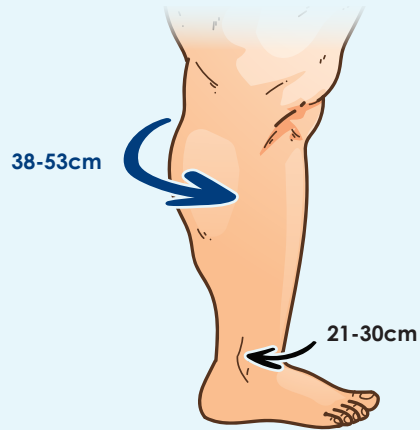

Measuring Guide

Eclipse BOOT

Small

Large

X Large

Measuring Guide

Eclipse BOOT

Size	PIP Code	NHSSC Code	Leg Length	Width	Foot Length
55cm x 47cm	380-4630	EJE085	34cm	47cm	21cm
60cm x 70cm	347-6207	EME042	49cm*	60cm	21cm
71cm x 80cm	408-0750	EJE186	59cm**	71cm	21cm

*can be cut to 32cm **can be cut to 45cm